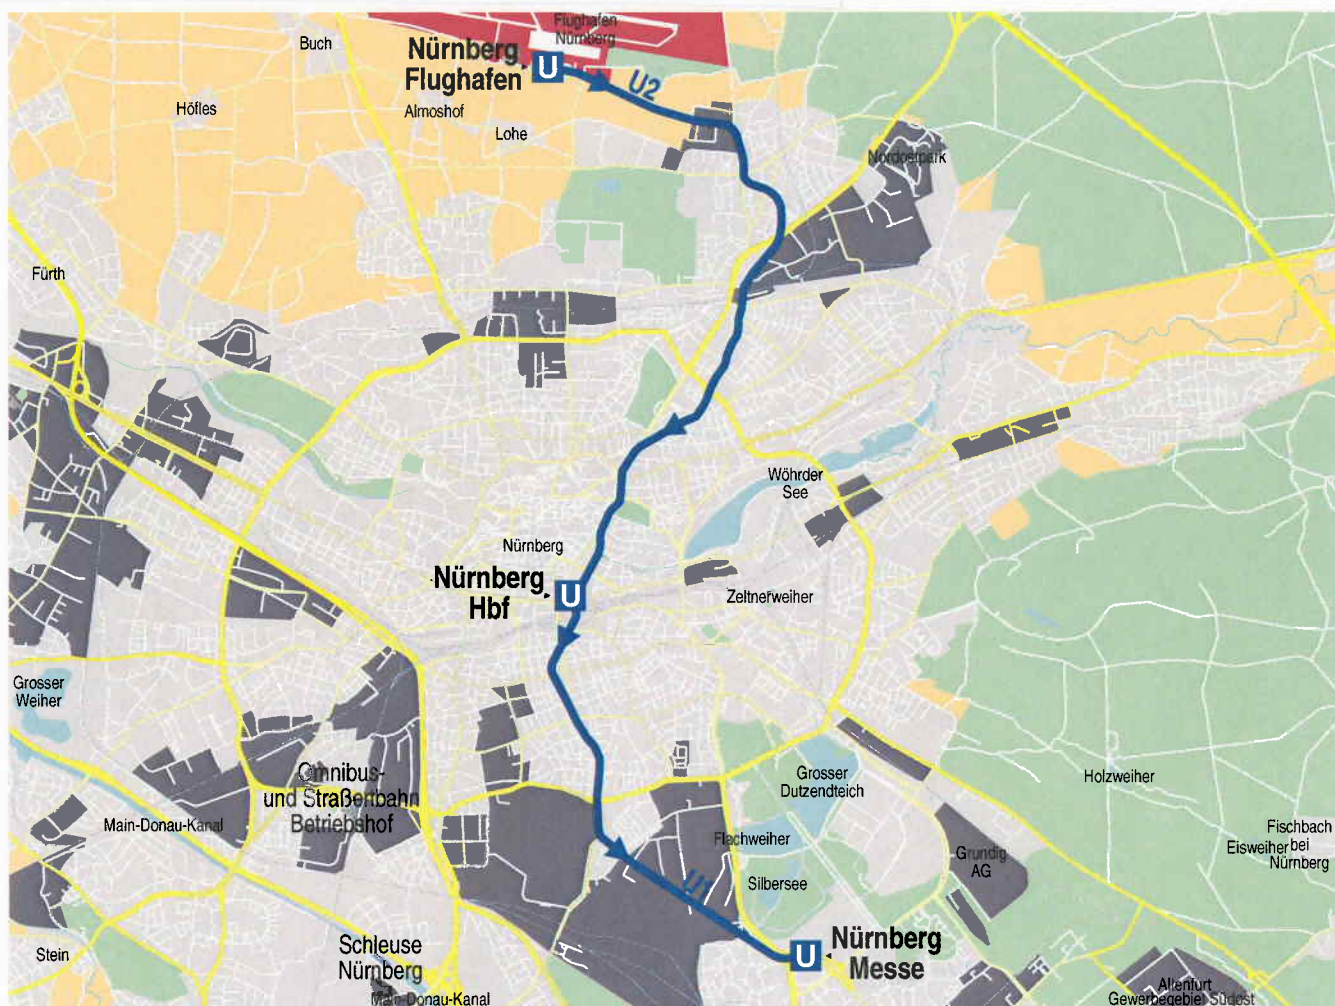

## How to reach the CCNOst, exhibition center

© NAVTEQ

— underground    **U** underground

- **By public transport from the airport:**  
Take the underground line "U2" directly to the central station "Hauptbahnhof". Change to the underground line "U1" to the station "Nürnberg Messe".
- **By public transport from the central station:**  
Take the underground line "U1" directly to the station "Nürnberg Messe"

price per way: 1,80 € per person  
price per day: 3,60 € per Person

The CCNOst is 5 minutes walk from here

- **By taxi from the airport:**  
price: approximately 22,- €  
duration: approximately 30 minutes
- **By taxi from the central station:**  
price: approximately 15,- €  
duration: approximately 20 minutes

The hotel ArabellaSheraton Hotel Carlton, Eilgutstraße 15, 90444 Nürnberg is 3 minutes walk from the central station.

Anlieferung  
Delivery  
Hallen - Halls  
7A, 7-12,  
Frankenhalle

Anlieferung  
Delivery  
Hallen - Halls  
1-6