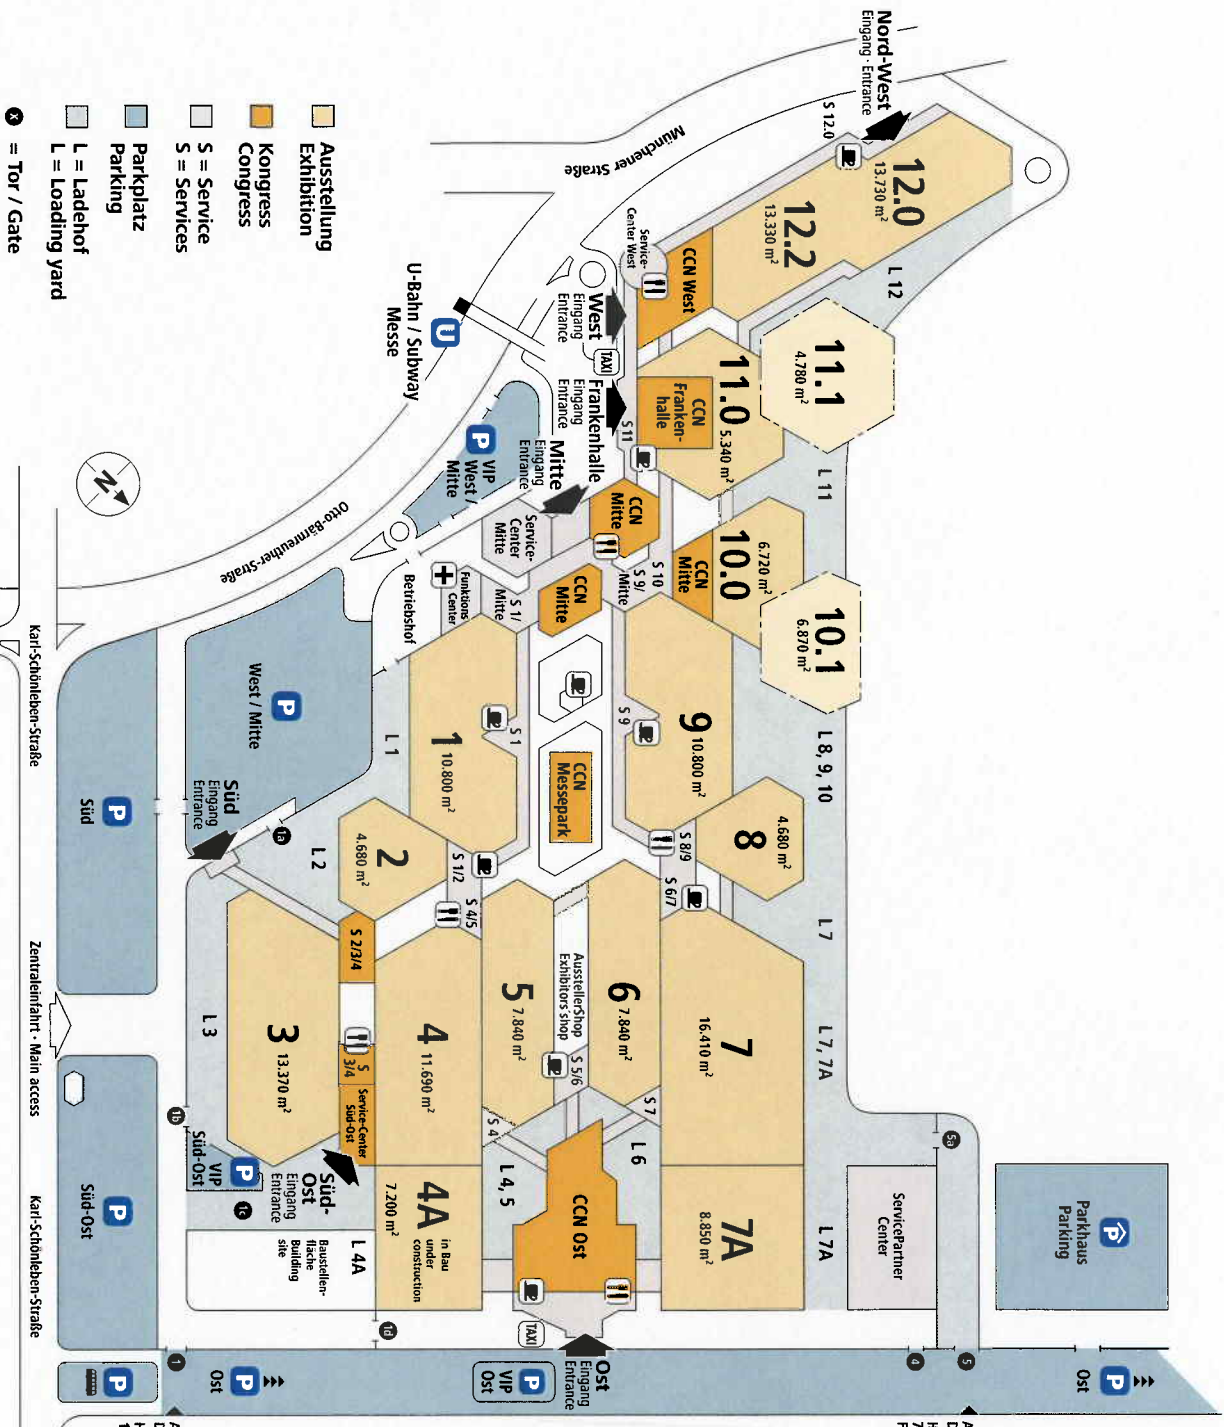

## How to reach the CCNOst, exhibition center

© NAVTEQ

— underground    **U** underground

- **By public transport from the airport:**  
Take the underground line "U2" directly to the central station "Hauptbahnhof". Change to the underground line "U1" to the station "Nürnberg Messe".
- **By public transport from the central station:**  
Take the underground line "U1" directly to the station "Nürnberg Messe"

price per way: 1,80 € per person  
price per day: 3,60 € per Person

The CCNOst is 5 minutes walk from here

- **By taxi from the airport:**  
price: approximately 22,- €  
duration: approximately 30 minutes
- **By taxi from the central station:**  
price: approximately 15,- €  
duration: approximately 20 minutes

The hotel ArabellaSheraton Hotel Carlton, Eilgutstraße 15, 90444 Nürnberg is 3 minutes walk from the central station.

Anlieferung  
Delivery  
Hallen - Halls  
7A, 7-12,  
Frankenhalle

Anlieferung  
Delivery  
Hallen - Halls  
1-6