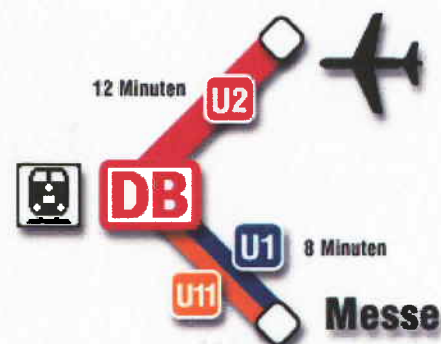

## How to reach the CCNOst, exhibition center

© NAVTEQ

— underground    **U** underground

- **By public transport from the airport:**  
Take the underground line "U2" directly to the central station "Hauptbahnhof". Change to the underground line "U1" to the station "Nürnberg Messe".
- **By public transport from the central station:**  
Take the underground line "U1" directly to the station "Nürnberg Messe"

price per way: 1,80 € per person  
price per day: 3,60 € per Person

The CCNOst is 5 minutes walk from here

- **By taxi from the airport:**  
price: approximately 22,- €  
duration: approximately 30 minutes
- **By taxi from the central station:**  
price: approximately 15,- €  
duration: approximately 20 minutes

The hotel ArabellaSheraton Hotel Carlton, Eilgutstraße 15, 90444 Nürnberg is 3 minutes walk from the central station.

Anlieferung  
Delivery  
Hallen - Halls  
7A, 7-12,  
Frankenhalle

Anlieferung  
Delivery  
Hallen - Halls  
1-6